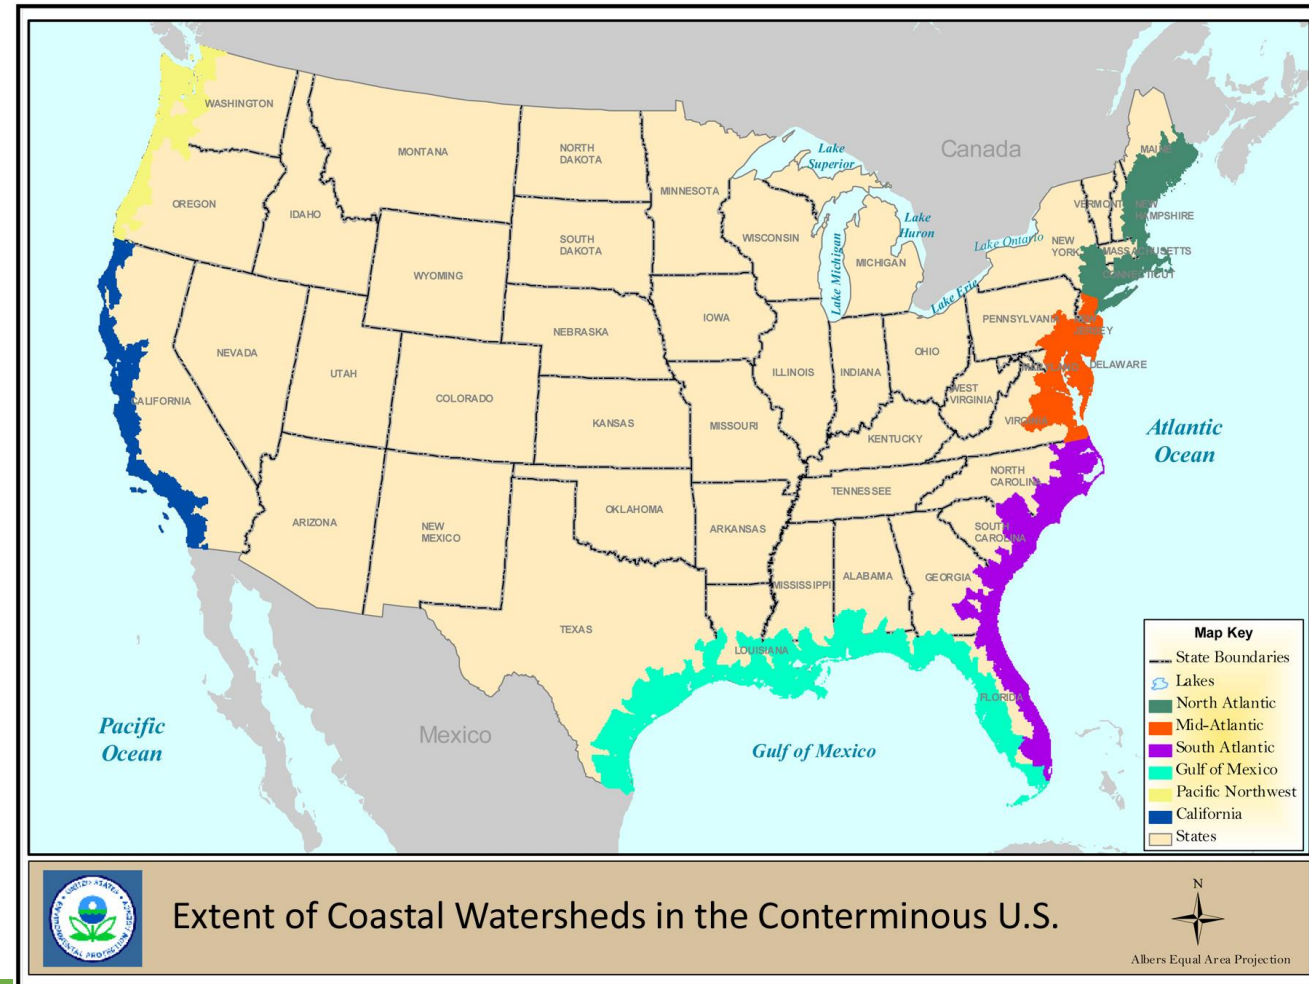

In this session we will hear in more detail about wetland protection and restoration in Seattle and New York.

But wetlands are the focus of attention on all of the Nation's coasts.

<https://www.epa.gov/wetlands/coastal-wetlands>