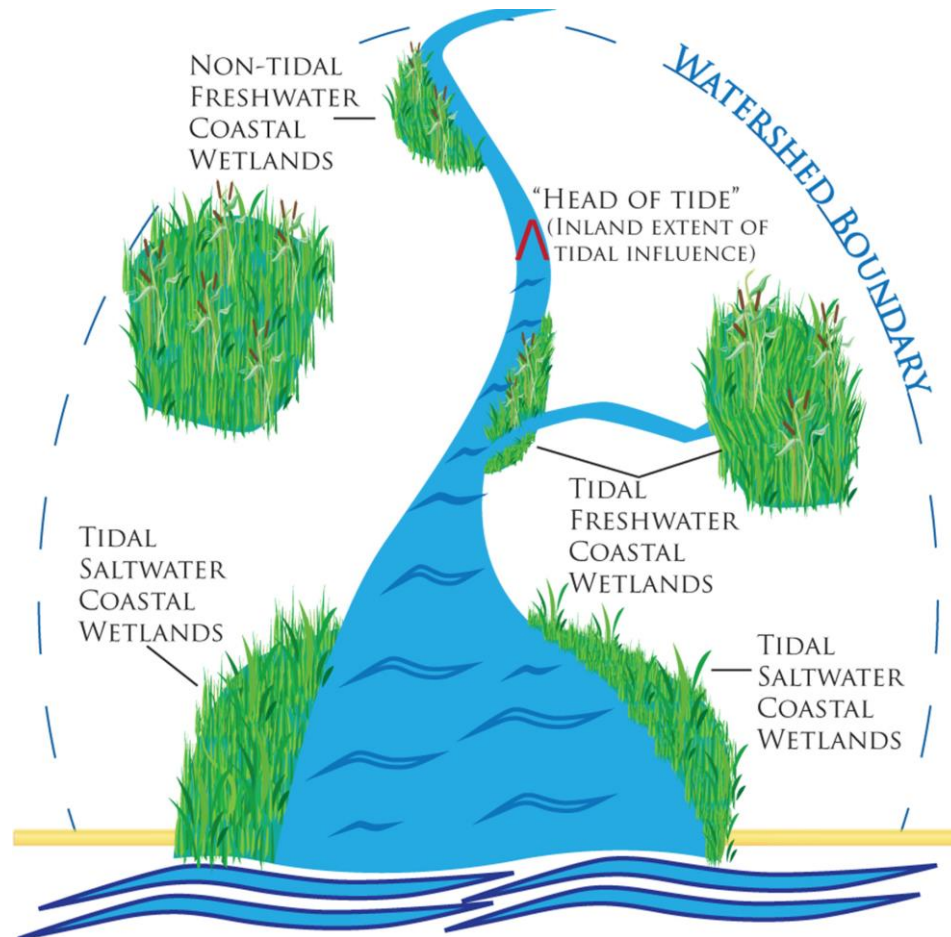

<https://www.epa.gov/wetlands/coastal-wetlands>

Wetlands are being lost at an average rate of about 80,000 acres per year from the coastal watersheds of the Atlantic, Pacific, the Gulf of Mexico and the Great Lakes.

Maintaining and restoring wetlands is critical to the future of our coasts and associated infrastructure.