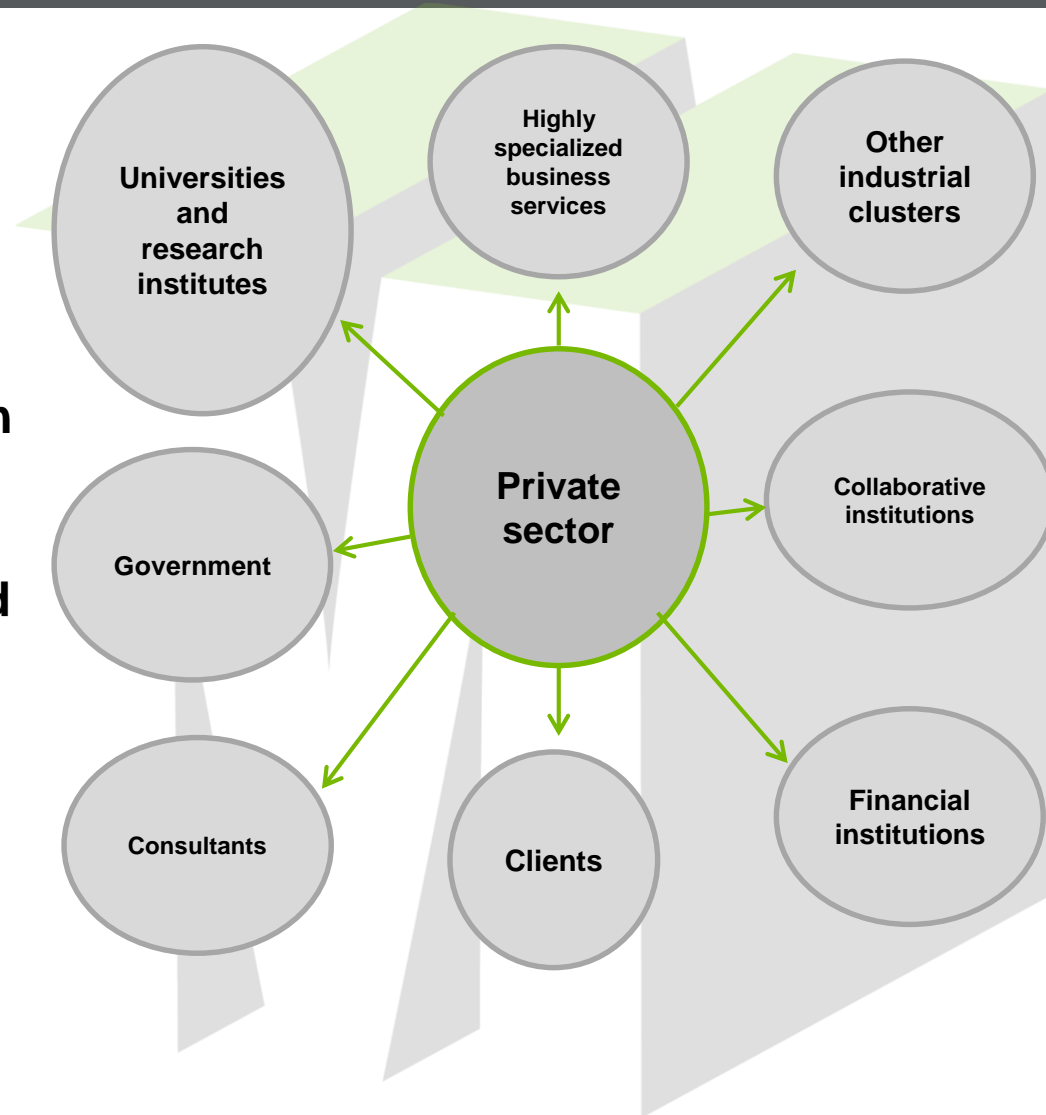

October 28th 2019 Montreal

CARGO M
LOGISTIC AND TRANSPORTATION
METROPOLITAN CLUSTER OF MONTRÉAL

Cluster concept = Single window solution !

The cluster (Porter) attracts fallout effects:

- ❖ **Creation, attraction and expansion of enterprises;**
- ❖ **Training and attraction of qualified work force;**
- ❖ **Increased innovation generating productivity gains;**
- ❖ **Increase in the competitive advantage of a region.**