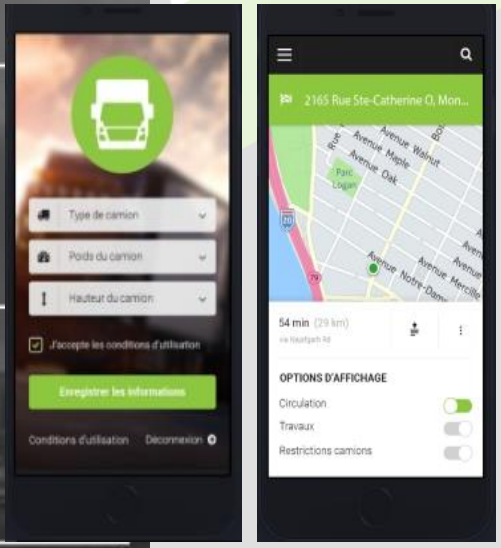

A CAREER FOR YOU?

CargoM CAREER DAY
IN TRANSPORTATION AND LOGISTICS
NOVEMBER 6, 2017, 10 a.m. TO 4 p.m.

**WORKING GROUP 3
INNOVATION AND FLUIDITY**

MONTREAL FTZ CENTRE

Iberville Passenger Terminal, Alexandra Pier (Old Port)
200, de la Commune West, Montreal