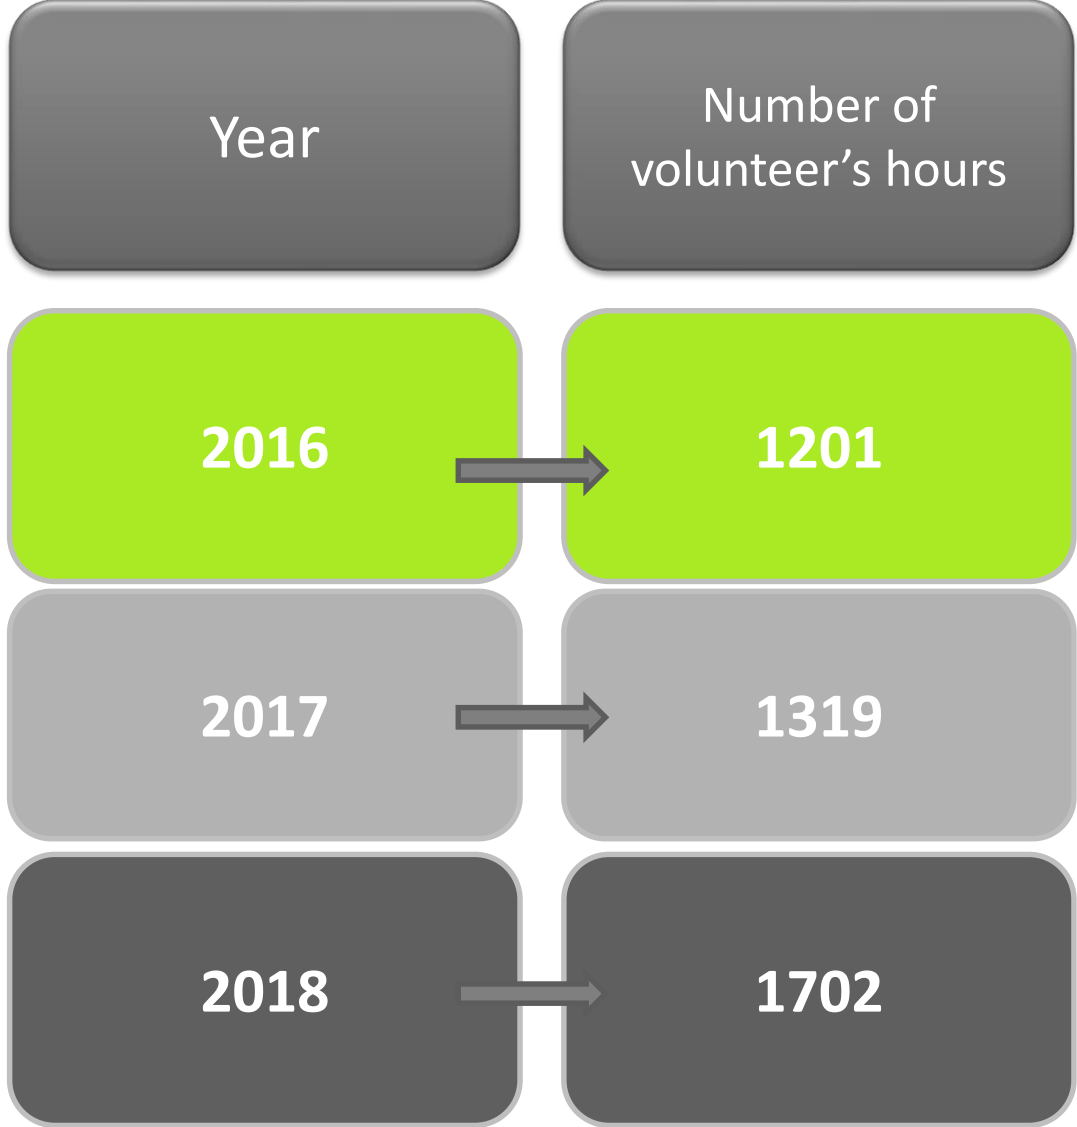

KPI – Member's participation