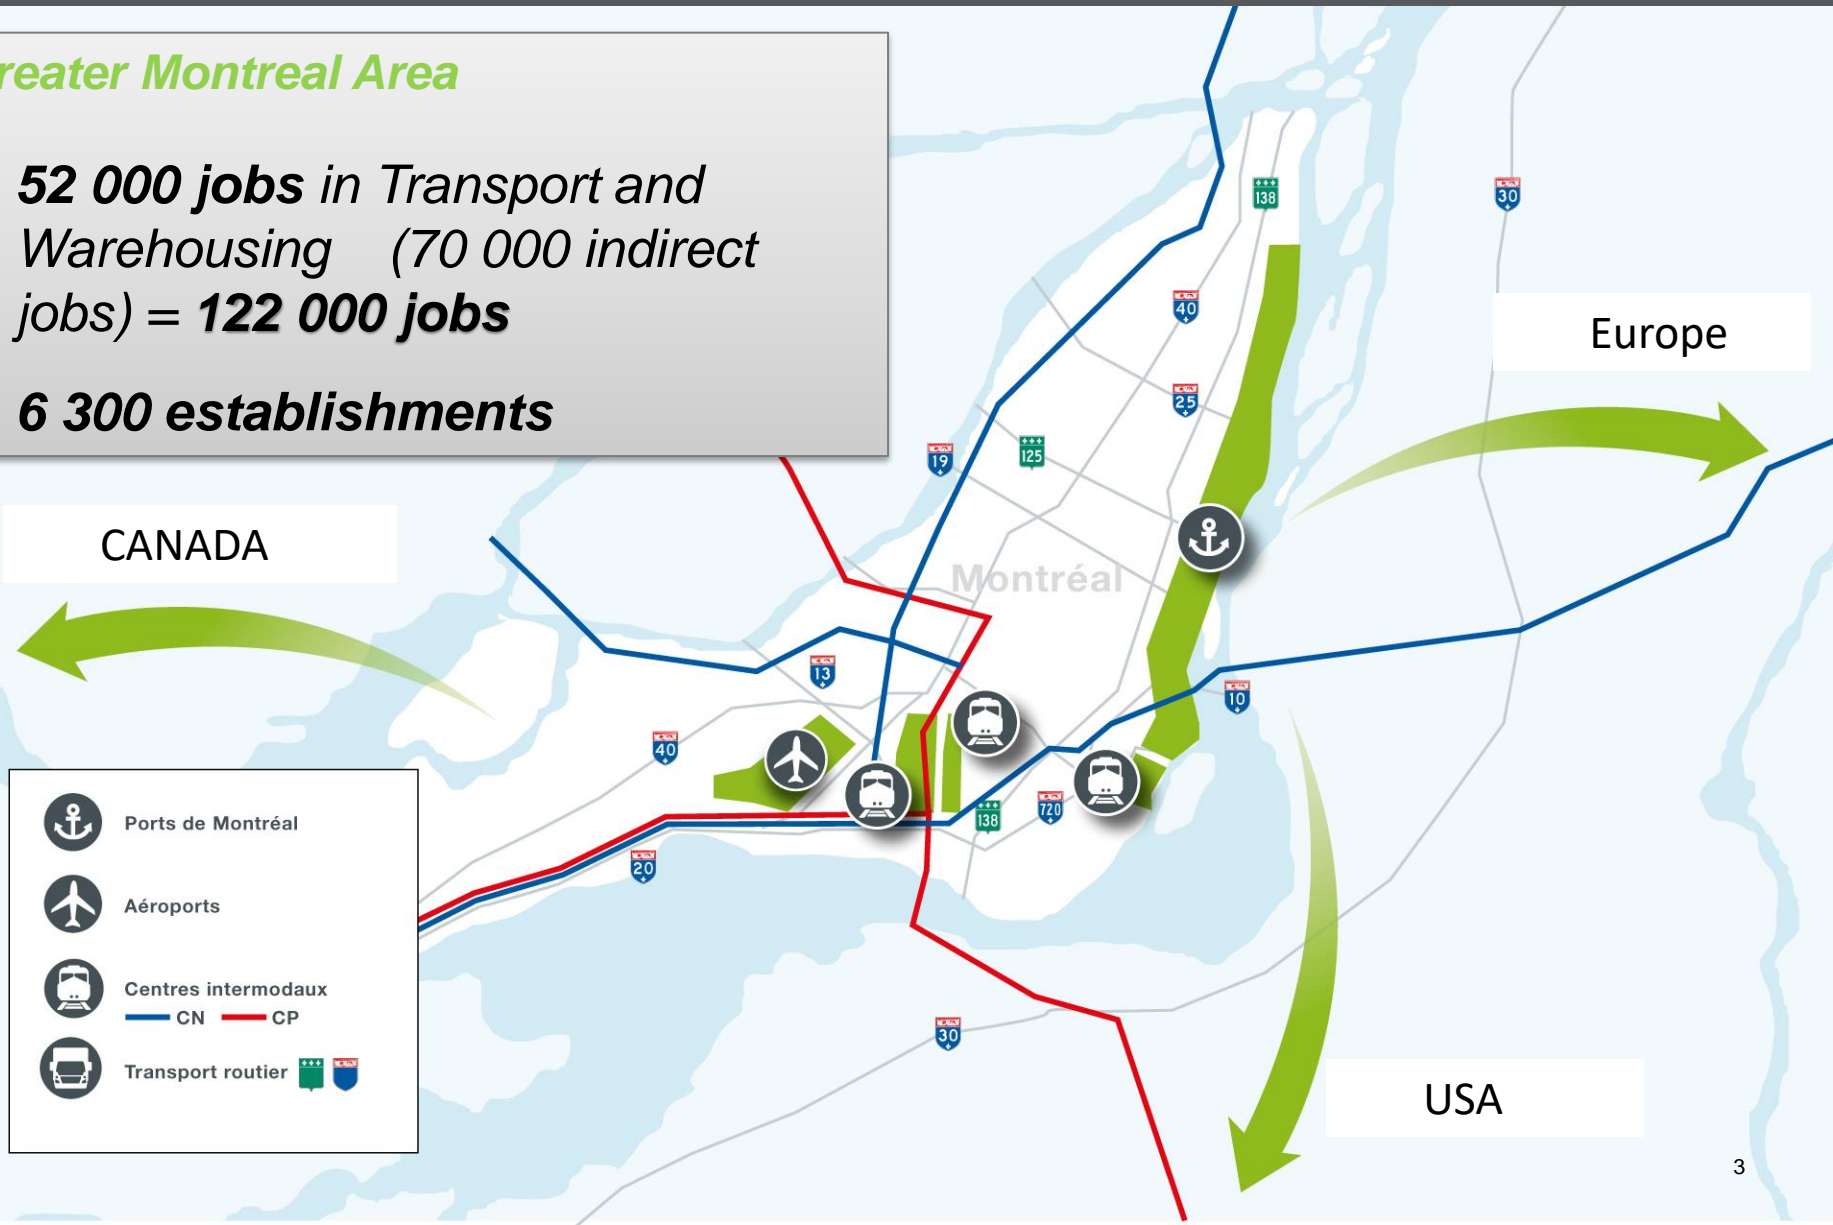

October 28th 2019 Montreal

CARGO M
LOGISTIC AND TRANSPORTATION
METROPOLITAN CLUSTER OF MONTRÉAL

Cluster concept = Single window solution !

The cluster (Porter) attracts fallout effects:

- ❖ **Creation, attraction and expansion of enterprises;**
- ❖ **Training and attraction of qualified work force;**
- ❖ **Increased innovation generating productivity gains;**
- ❖ **Increase in the competitive advantage of a region.**

Montreal Logistics Hub

Greater Montreal Area

- **52 000 jobs in Transport and Warehousing** (70 000 indirect jobs) = **122 000 jobs**
- **6 300 establishments**

Greater Montreal's innovations ecosystems

CargoM's ecosystems

OUR VISION

Within the next few years, CargoM aspires to **establish Greater Montreal as a recognized intermodal hub, sought after** for its operational and environmental performance as well as its contribution to the competitiveness of its business partners and to the economic development of Greater Montreal and of Quebec.