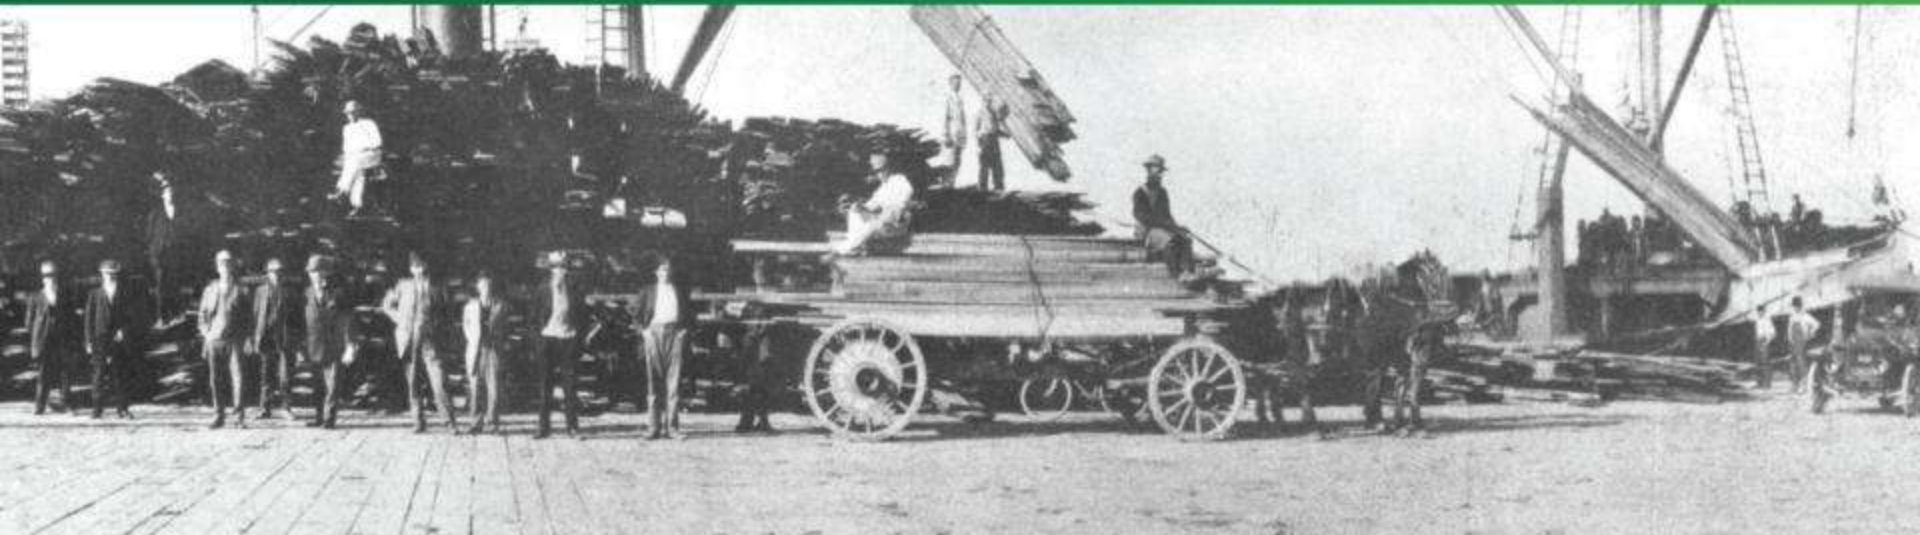

The rise of Social Media

Art Wong

Asst. Director of Communications