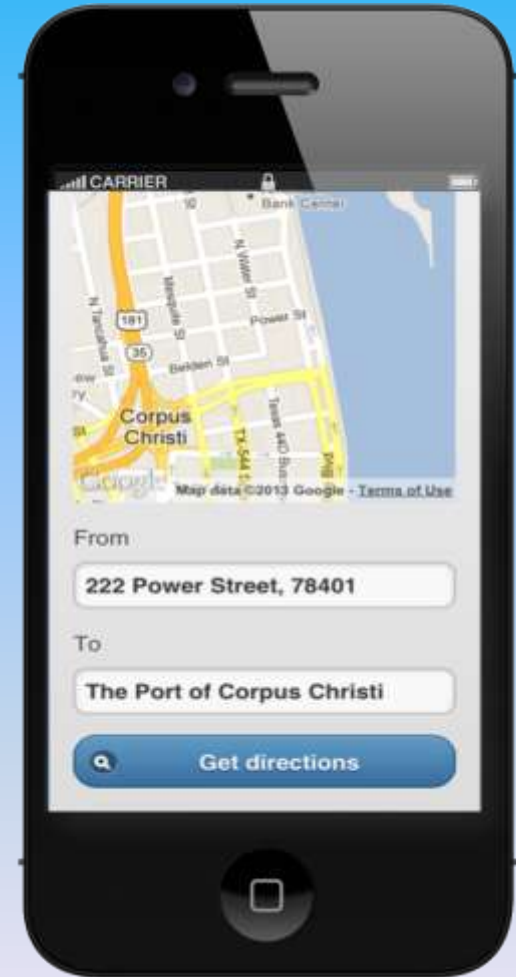

User Benefits

Access to Latest News

General Port Information

Functional Google Map

Port User Directory

Downloadable Business Forms