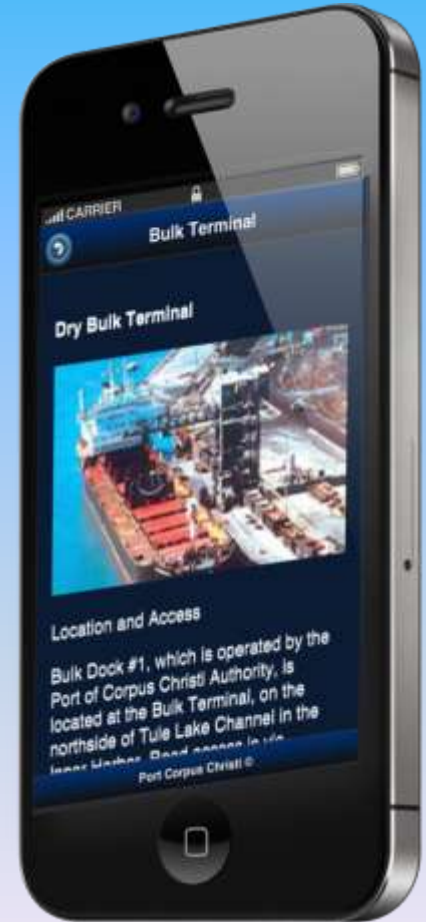

Target Audience