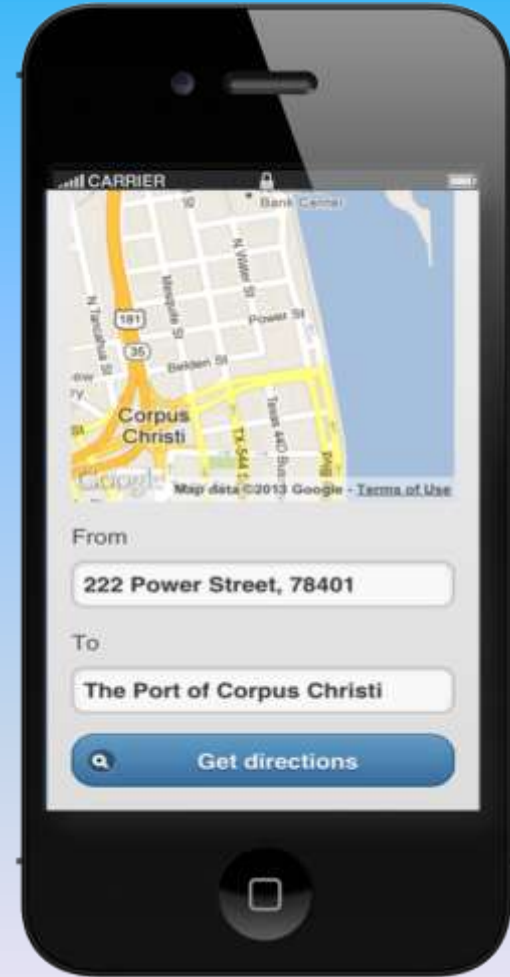

Why develop a Mobile App?

Innovation

- Take advantage of newer technologies.
- Introduce new ways to access information to our customers.
- Introducing new methods for distributing information.

Adaptability

- Adapt to changes in technology.
- Embrace newer methods of communication.
- Why wait? Mobile technology is already here. 2.1 billion globally.

Visibility

- Access to additional media for distributing information.
- Larger user base.
- 1.8 billion smart phone users expected in 2013.